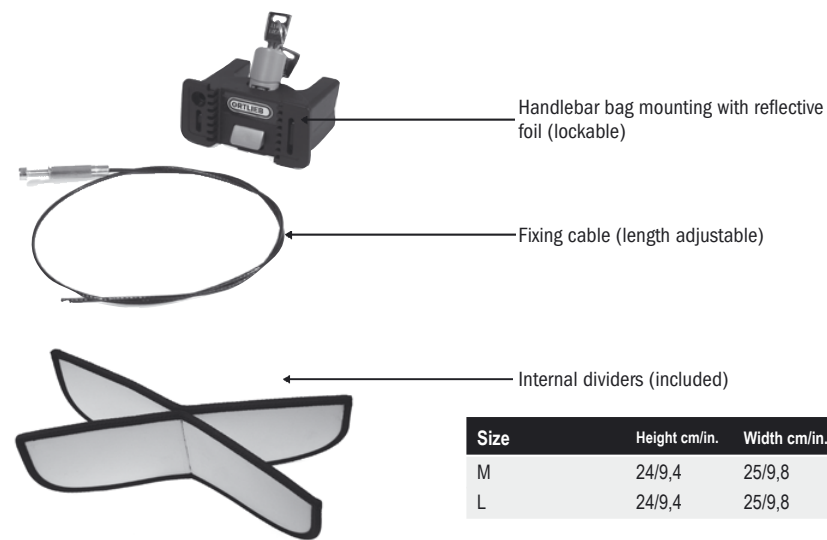

ULTIMATE5 PLUS

Cordura handlebar bag with 2 outer mesh pockets

Size	Height cm/in.	Width cm/in.	Depth cm/in.	Vol. l/cu.in.	Weight g/oz.
M	24/9,4	25/9,8	18/7,1	7/427	680/24
L	24/9,4	25/9,8	24/9,4	9/549	700/25

- Cordura PS36C handlebar bag in 2 sizes with outer mesh pockets with zip
- integrated valuable pocket with zip and snap hook for keys
- removable internal dividers
- fits to handlebars with a diameter up to 31,8 mm and to conical handlebars
- stable and rigid lid
- push buttons for attaching the ORTLIEB map case or GPS cover (optional accessories)
- 2 outer mesh pockets with zip
- an invisible reflective foil covering the front of the fixing plate ensures more safety when cycling in the dark without the handlebar bag
- highly reflective 3M Scotchlite reflector
- padded camera insert available as accessory for size M and L
- mounting set is also available as accessory (e.g. for a second bike)
- lockable mounting set protects handlebar bag from being stolen
- extension adapter available as accessory for mounting onto extremely curved handlebars such as Modolo, YUMA, Humpert CONTEST (including separate long cable)
- maximum load capacity 3 kg/ 105 oz.

Comes with shoulder strap, inner pocket, internal dividers, lockable mounting kit

PRODUCT-INFO

U5-Plus07-2006