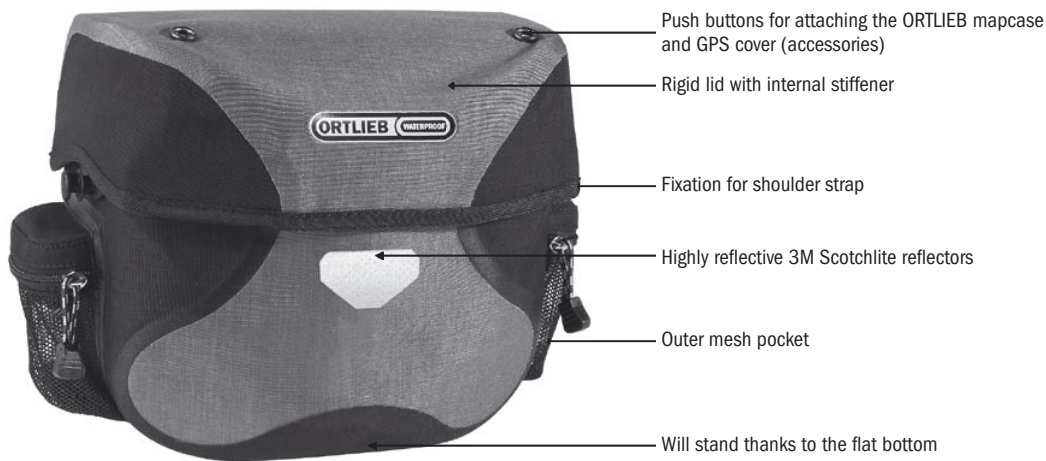

ULTIMATE5 PLUS

Cordura handlebar bag with 2 outer mesh pockets

Size	Height cm/in.	Width cm/in.	Depth cm/in.	Vol. l/cu.in.	Weight g/oz.
M	24/9,4	25/9,8	18/7,1	7/427	680/24
L	24/9,4	25/9,8	24/9,4	9/549	700/25

- Cordura PS36C handlebar bag in 2 sizes with outer mesh pockets with zip
- integrated valuable pocket with zip and snap hook for keys
- removable internal dividers
- fits to handlebars with a diameter up to 31,8 mm and to conical handlebars
- stable and rigid lid
- push buttons for attaching the ORTLIEB map case or GPS cover (optional accessories)
- 2 outer mesh pockets with zip
- an invisible reflective foil covering the front of the fixing plate ensures more safety when cycling in the dark without the handlebar bag
- highly reflective 3M Scotchlite reflector
- padded camera insert available as accessory for size M and L
- mounting set is also available as accessory (e.g. for a second bike)
- lockable mounting set protects handlebar bag from being stolen
- extension adapter available as accessory for mounting onto extremely curved handlebars such as Modolo, YUMA, Humpert CONTEST (including separate long cable)
- maximum load capacity 3 kg/ 105 oz.

Comes with shoulder strap, inner pocket, internal dividers, lockable mounting kit

PRODUCT-INFO

U5-Plus07-2006